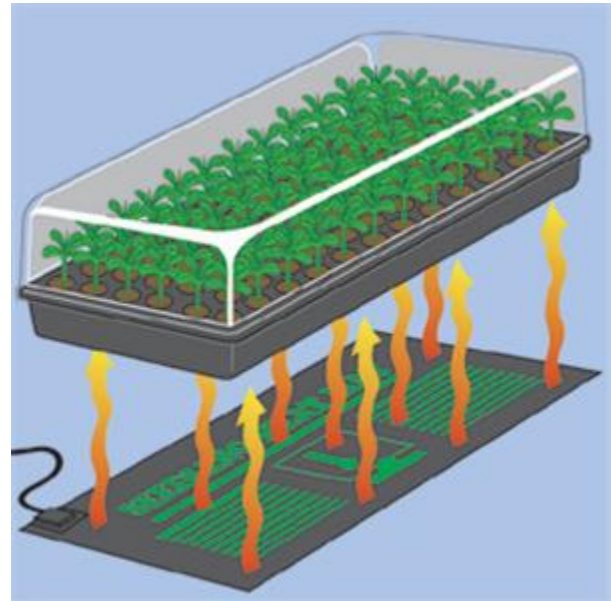

Seeding Heat Mat

Seeding heat mat is the new, stronger heating wire and thicker multi-layer construction, can customize in square, round and various kinds of size. The light, watering and planting information on mat, warms root area 10~20 degree over ambient temperature to improve germination, increasing the success of seeding and cuttings. Waterproof construction retains moisture for optimal safety, [Seeding heat mat](#) Fits under common seed trays, for better veggie, herb, and flower seed germination. Voltage: 220~240V or 100~120V, 6-foot power cord, CE, IP67 Approved

*Shanghai J.L.
Horticulture and Agriculture Supplies*

Model NO	Size	Watt
YQ101	530X220mm	18W
YQ102	530X220mm	20 W
YQ103	527X254mm	21 W
YQ104	508X508mm	45 W
YQ105	527X508mm	45 W
YQ106	1220X508mm	105 W
YQ107	1220X527mm	105 W
YQ108	388X282mm	18 W
YQ109	110X80mm	2.5 W